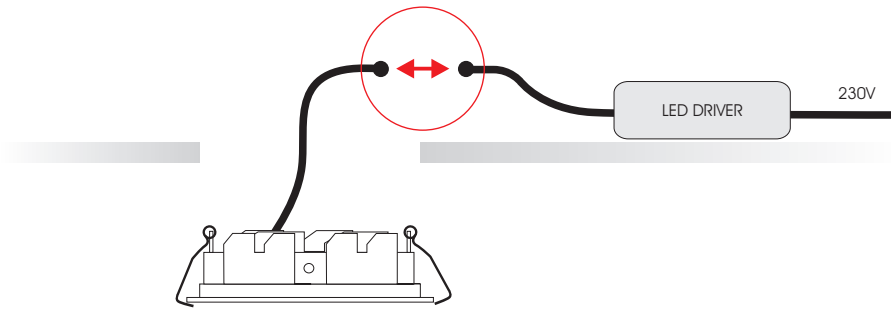

LANE (Recessed)

Installation Manual

1

Attention

Switch off the main power.

36x36mm	LANE 2W
65x36mm	LANE 4W
137x36mm	LANE 10.5W
271x36mm	LANE 21W
403x36mm	LANE 31W

2

3