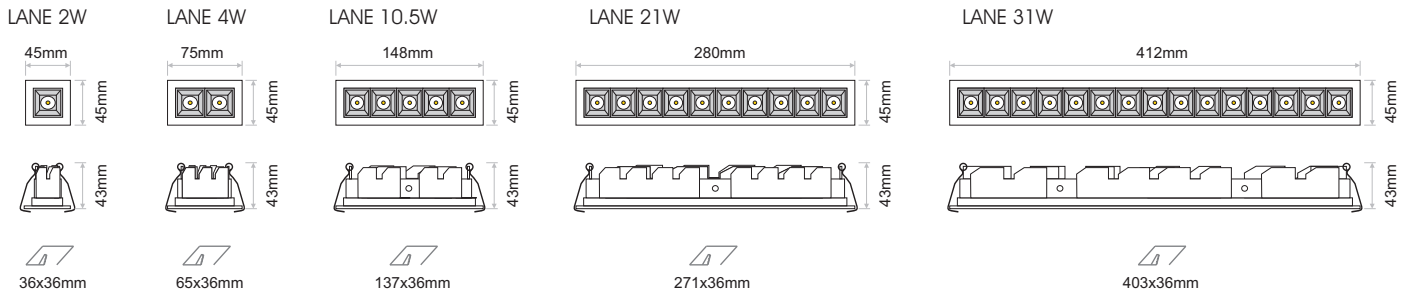

LANE (Recessed)

Installation Manual

1

Attention

Switch off the main power.

36x36mm	LANE 2W
65x36mm	LANE 4W
137x36mm	LANE 10.5W
271x36mm	LANE 21W
403x36mm	LANE 31W

2

3