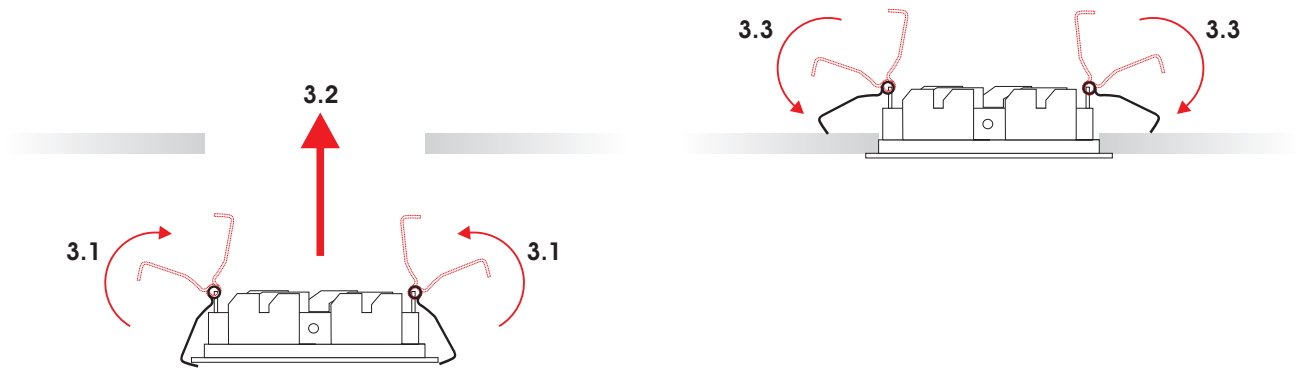

LANE (Recessed)

Installation Manual

1

Attention

Switch off the main power.

36x36mm	LANE 2W
65x36mm	LANE 4W
137x36mm	LANE 10.5W
271x36mm	LANE 21W
403x36mm	LANE 31W

2

3